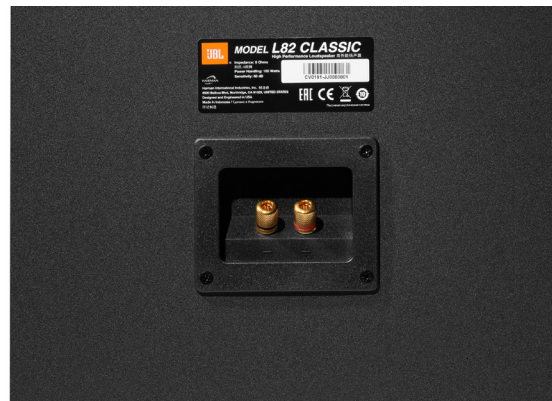

JBL L82 Classic 2-Way Bookshelf Loudspeaker

The L82 Classic is a compact 8-inch (200mm) 2-way bookshelf loudspeaker featuring JBL's advanced acoustic technologies in combination with the iconic retro-inspired style of its larger family member: the L100 Classic. The vintage design of the L82 Classic features a genuine walnut satin wood veneer cabinet and a striking Quadrex foam grille available in a choice of black, orange or blue. Beneath this compelling exterior lies modern acoustic components that deliver stunning sound sure to please any music lover. In the storied tradition of JBL 8-inch 2-way loudspeakers, the L82 Classic is sure to become a favorite of listeners around the world.

L82 Classic

2-Way 8-inch (200mm) Bookshelf Loudspeaker

JBL

Features

- Retro design with iconic JBL styling and vintage Quadrex foam grille in a choice of three colors: black, orange, or blue
- Genuine satin walnut wood veneer enclosure with black front and rear panels
- 8-inch white cone, pure pulp woofer with cast frame
- 1-inch titanium dome tweeter with waveguide
- Bass-reflex design with front-firing port
- High-frequency L-pad attenuator
- Matching JS-80 floor stands available (sold separately)

Specifications

- ▶ Description: 2-Way Bookshelf Loudspeaker
- ▶ Impedance: 8 Ohms
- ▶ Recommended Amplifier Power: 25–125 Watts RMS
- ▶ Sensitivity (2.83V/1m): 88dB
- ▶ Frequency Response: 44Hz–40kHz (-6dB)
- ▶ Crossover Frequency: 1.7kHz
- ▶ Controls: HF level control
- ▶ Input Type: Five-way gold-plated binding posts
- ▶ Finish: Genuine walnut veneer enclosure
- ▶ Dimensions with Grille (H x W x D): 18.6" x 11.04" x 12.42"
(472.4 x 280.5 x 315.44mm)
- ▶ Weight: 27.9 lb (12.7kg)