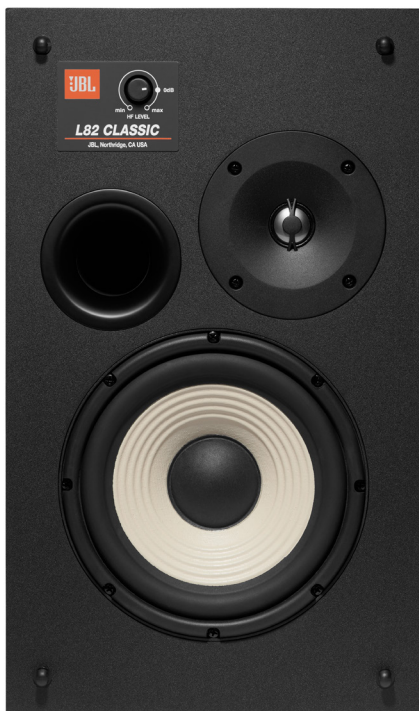

L82 Classic

2-Way 8-inch (200mm) Bookshelf Loudspeaker

JBL

JBL Sound: A Heritage of Excellence

JBL Loudspeakers have been a top choice of music and movie professionals for nearly 75 years. They provide incredible sound in movie theaters, concert venues, recording studios and houses of worship worldwide. But you don't need to be a professional to enjoy legendary JBL sound. Our home products and systems leverage the same cutting edge technology and acoustic science the pros rely on.

JBL L82 Classic 2-Way Bookshelf Loudspeaker

The L82 Classic is a compact 8-inch (200mm) 2-way bookshelf loudspeaker featuring JBL's advanced acoustic technologies in combination with the iconic retro-inspired style of its larger family member: the L100 Classic. The vintage design of the L82 Classic features a genuine walnut satin wood veneer cabinet and a striking Quadrex foam grille available in a choice of black, orange or blue. Beneath this compelling exterior lies modern acoustic components that deliver stunning sound sure to please any music lover. In the storied tradition of JBL 8-inch 2-way loudspeakers, the L82 Classic is sure to become a favorite of listeners around the world.

L82 Classic

2-Way 8-inch (200mm) Bookshelf Loudspeaker

JBL

Features

- Retro design with iconic JBL styling and vintage Quadrex foam grille in a choice of three colors: black, orange, or blue
- Genuine satin walnut wood veneer enclosure with black front and rear panels
- 8-inch white cone, pure pulp woofer with cast frame
- 1-inch titanium dome tweeter with waveguide
- Bass-reflex design with front-firing port
- High-frequency L-pad attenuator
- Matching JS-80 floor stands available (sold separately)